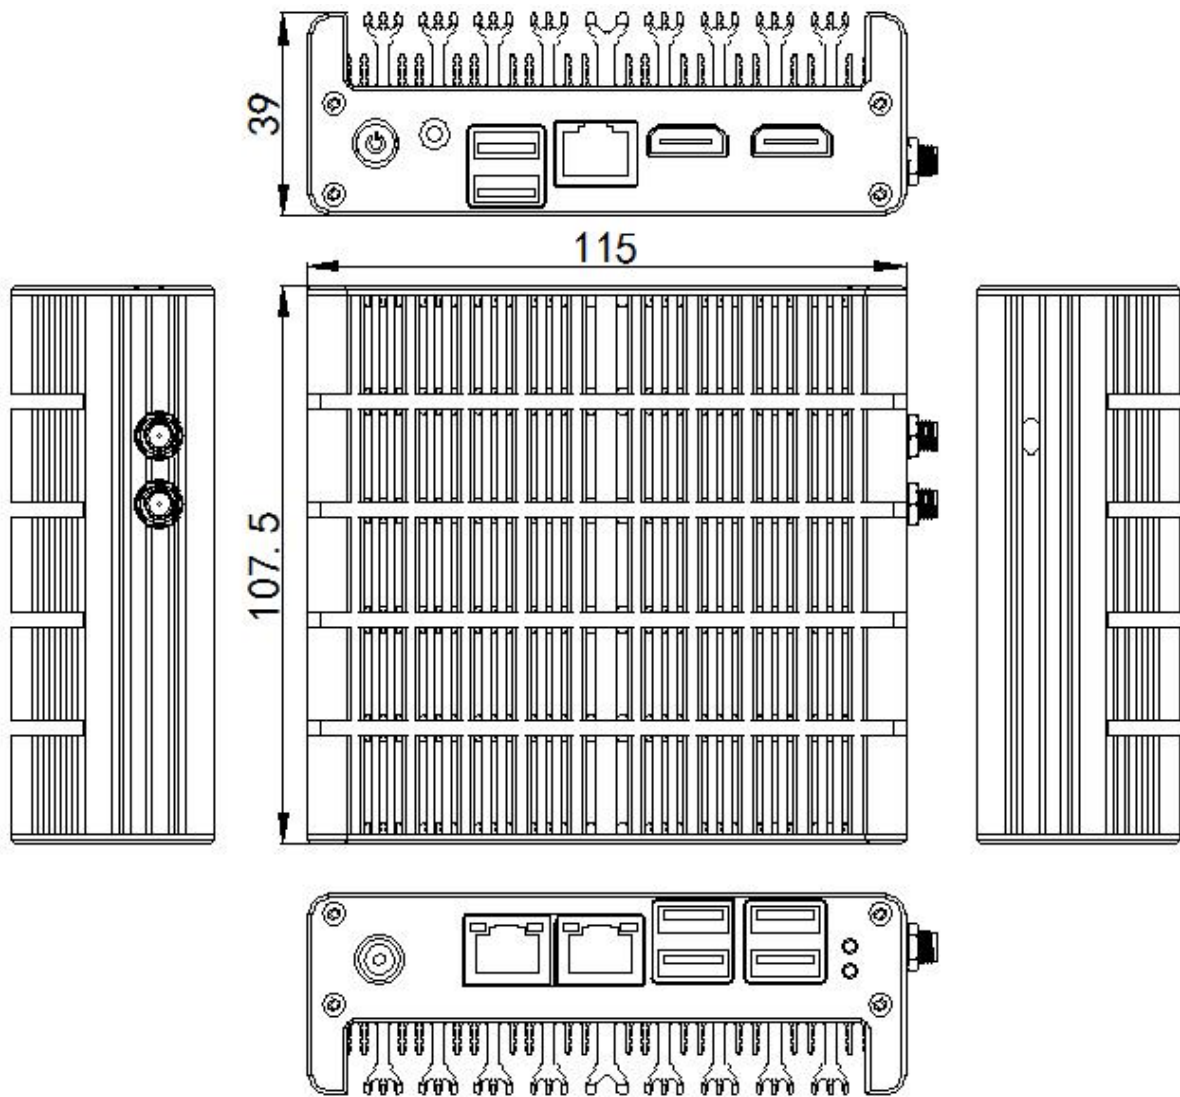

NUC-C4 L2

Intel® Celeron® J3060 Dual-Core Processor
micro soft router

Features:

- ◇ Mini fanless all-aluminum alloy chassis;
- ◇ Onboard Intel Celeron J3060 processor;
- ◇ Support DDR3L 1600 8G memory;
- ◇ Support 2 MINI PCI-E slots;
- ◇ Support 2 HDMI high-definition display interfaces;
- ◇ Support 2 Intel Gigabit Ethernet ports;
- ◇ Applicable system:

Product Specifications

Model	NUC-C4 L2 Black (color can be customized freely)
Color	Black (color can be customized freely)
Material	High-quality all-aluminum alloy, hard anodized surface
Processor	Intel Celeron J3060 (2 cores 2threads, main frequency 1.6 GHz, frequency up to 2.48 GHz)
Memory	Support 1 DDR3L 1600MHz SODIMM memory slot, up to 8 GB
Graphic	Integrated Intel HD Graphics core graphics card
Display port	2 HDMI high-definition display interfaces (support synchronous/asynchronous dual display)
Front Panel I/O Ports	1 power switch, 1 audio two-in-one interface, 2 USB3.0, 1 RJ45 serial port (Console), 2 HDMI high-definition display interfaces
Rear Panel I/O	2 RJ45 network ports, 4 USB2.0 ports, 1 DC port
Expansion slot	Support 1 MINI PCIE slot (optional WIFI/Bluetooth) Support 1 MINI PCIE slot (support MSATA)
Network	2 Intel i211-AT Gigabit Ethernet ports
Storage	1 MSATA slot
Input voltage	Support DC 12V input
Function	Power-on boot, scheduled boot, LAN wake-up, PXE boot, watchdog (level 0-255)
Operating temp	0°C ~ +50°C (Commercial HDD) , -20°C ~ +50°C (Industrial SSD) , surface air flow
Humidity	5% ~ 95% non-condensed state
Certification	CE、CCC、FCC Class A、ROHS
Product Size	115 * 107.5 * 39 mm
Total Weight	0.5 kg
Application field	Business office, home learning, routers, network security and other fields

NUC-C4 L2 Product Five Views

Packing List

Name	QTY	Spec
Adapter	1	Optional 12V 5A/ 12V 4A
Power cable	1	Optional US, EU,UK Type
Certificate	1	Neutral
Warranty Card	1	Neutral
VESA mount	1	Suitable for standard back hanging