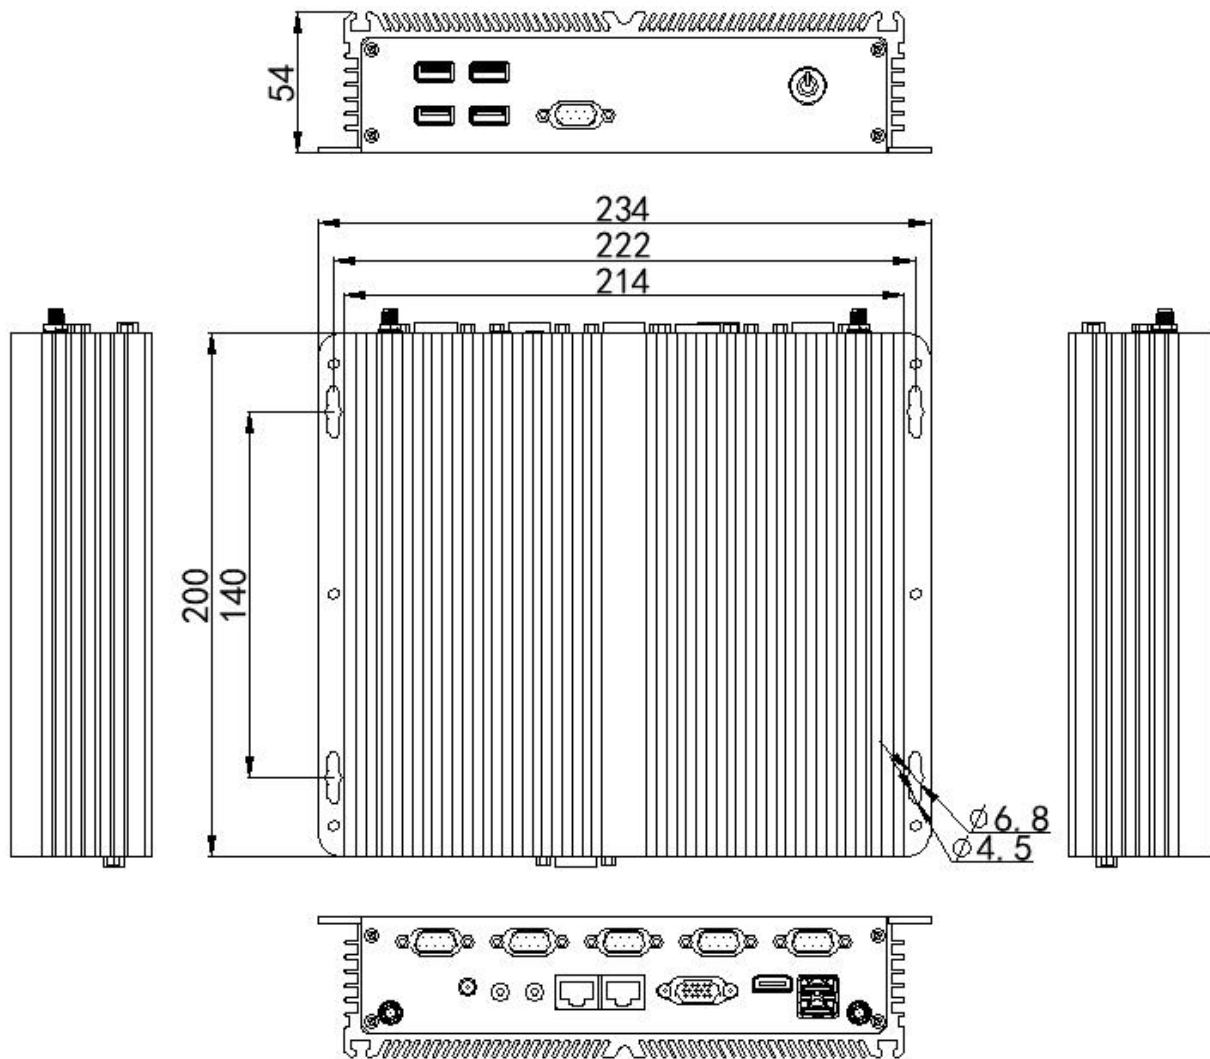

I14 Plus Drawing

Accessories List

Name	Quantity	Specification
Power Adapter	1	12V 5A
Power Cord	1	Any Plug Optional (China, US, EU, UK etc.)
CD Driver	1	Neutral

Order Information

Configuration 1	I14	Intel Core i5 4300U	Standard Port